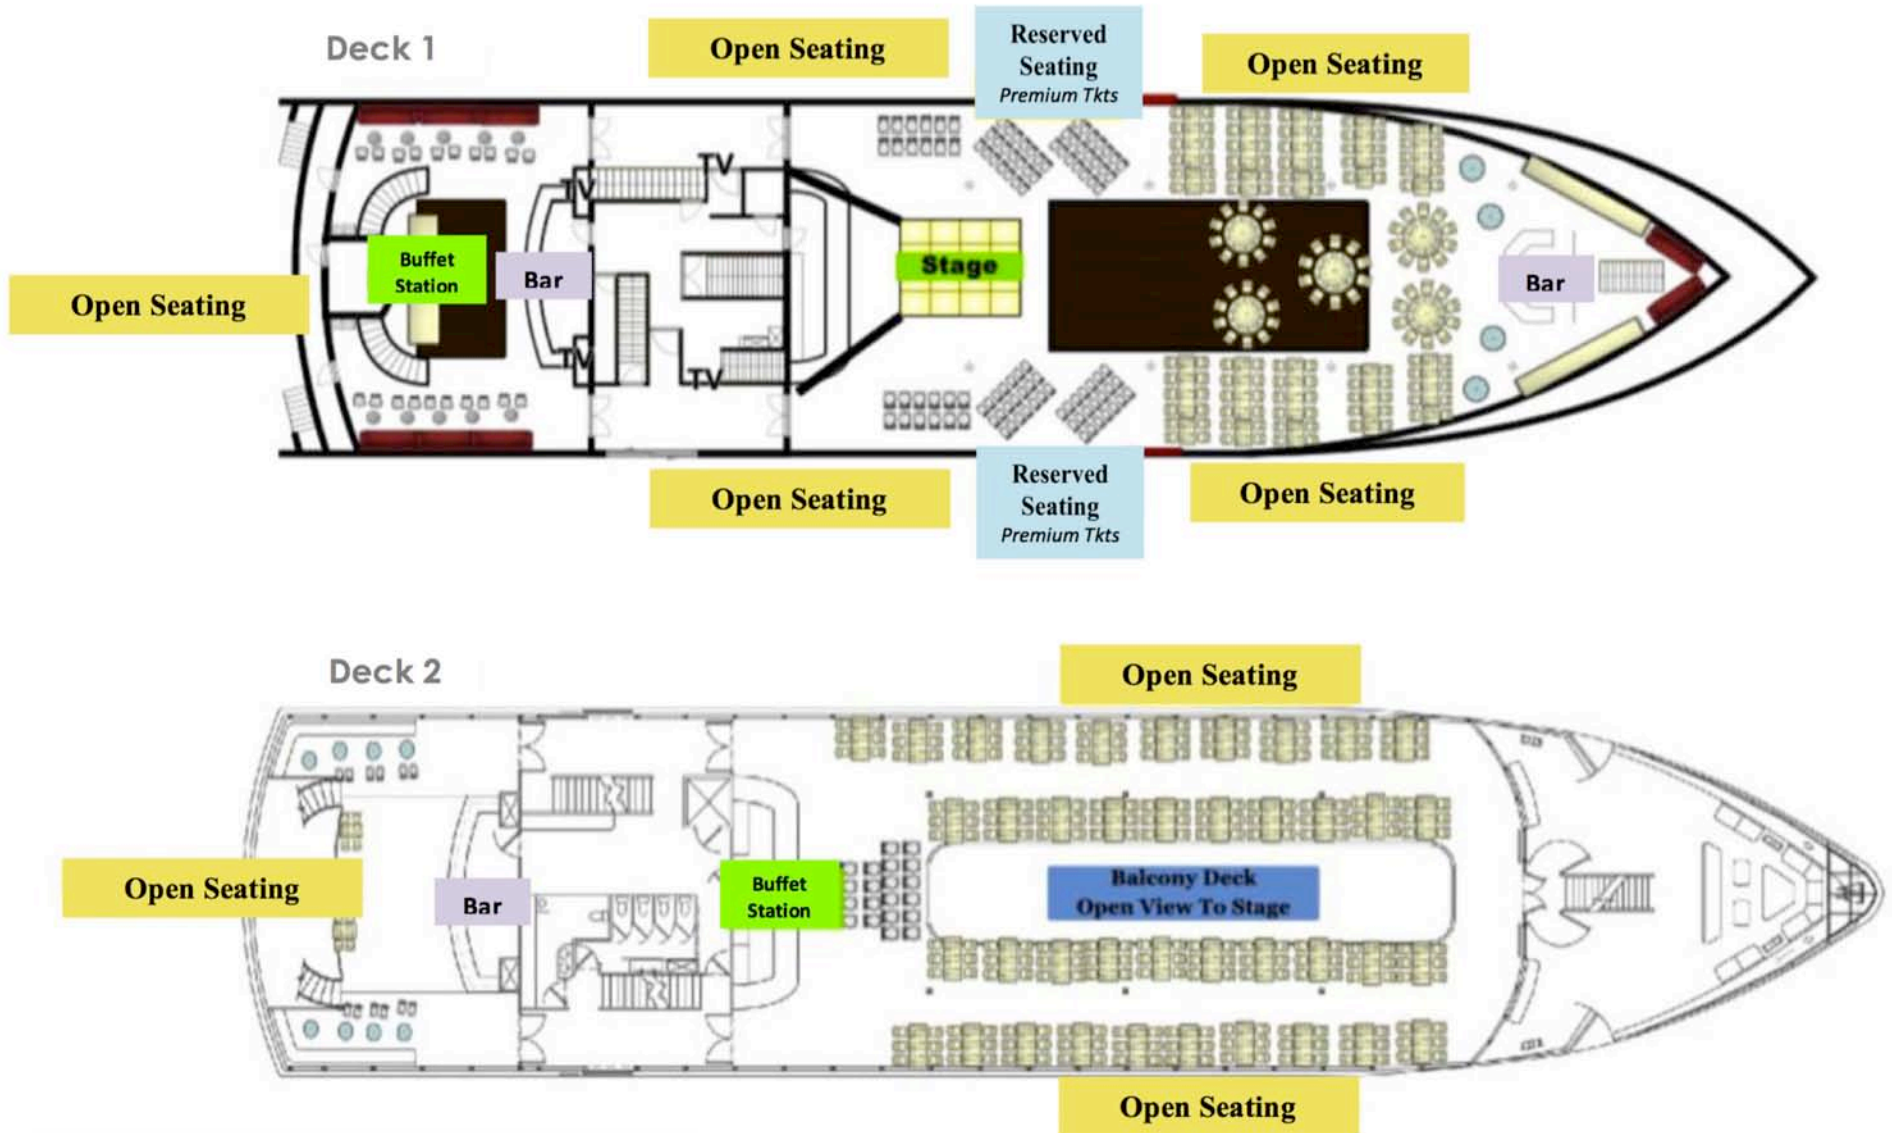

SEATING CHART

Note: Premium Ticket Dining Room & Buffet is located on Deck 3. There are outside areas on Decks 2 & 3 and a full outside deck on Deck 4.